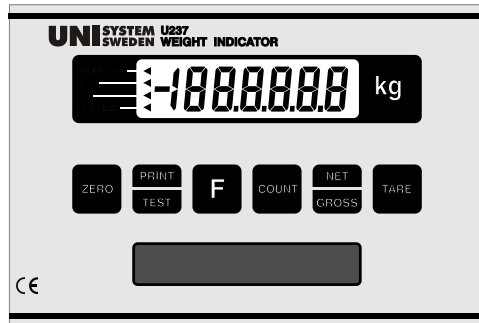

## Scale

# Block diagram of marine scale U23712 and U23722

Weight Indicator U237